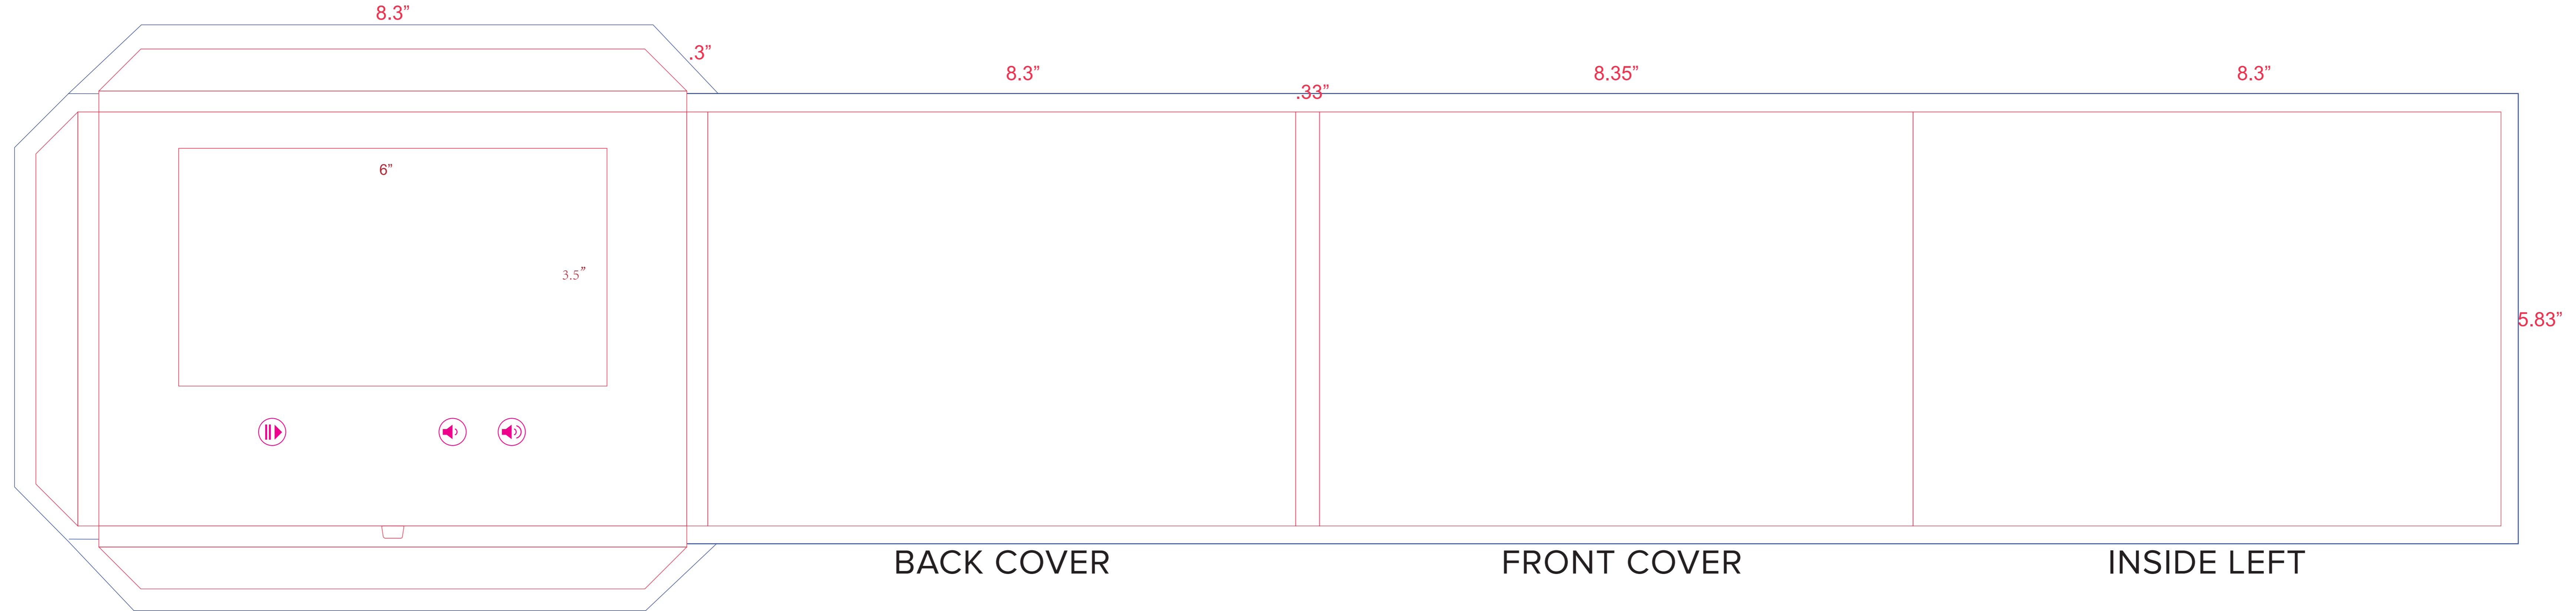

# A5 | 7" HD SCREEN VIDEO BROCHURE TEMPLATE

Please Bleed Artwork to Blue Line

## CHAPTER BUTTONS

Please keep chapter and volume buttons .05" below the screen and at least .25" apart.

**Note:** Please place your design over our template and keep as a separate layer then save as layered or outlined High Quality Print PDF. If using Illustrator, please make sure all fonts are outlined. We will review all artwork to ensure everything is set up correctly prior to print. Email print ready artwork file to [info@printavizion.com](mailto:info@printavizion.com)